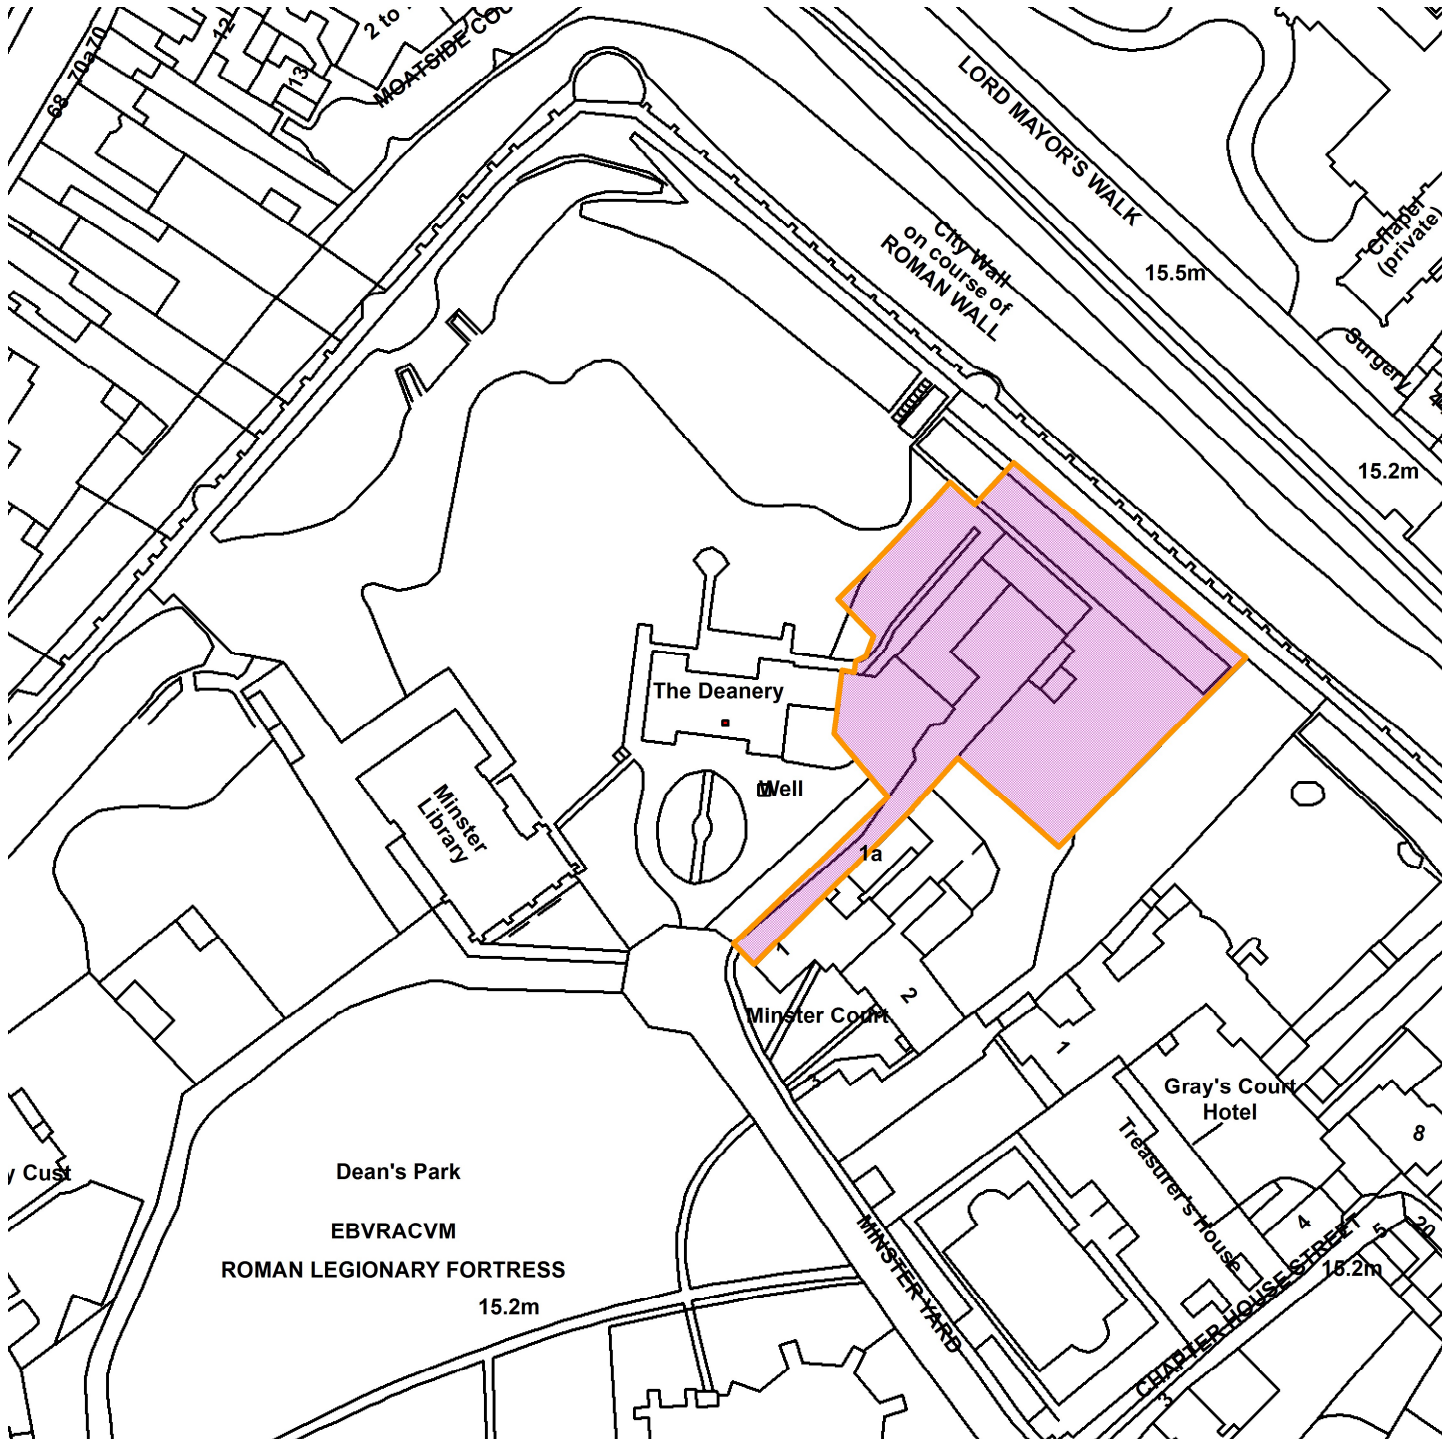

# The Deanery, Minster Yard, YO1 7JQ

22/00803/FUL

GIS by ESRI (UK)

Scale : 1:1215

Reproduced from the Ordnance Survey map with the permission of the Controller of Her Majesty's Stationery Office © Crown Copyright 2000.

Unauthorised reproduction infringes Crown Copyright and may lead to prosecution or civil proceedings.

<b>Organisation</b>	City of York Council
<b>Department</b>	Directorate of Place
<b>Comments</b>	Site Location Plan
<b>Date</b>	19 August 2022
<b>SLA Number</b>	Not Set